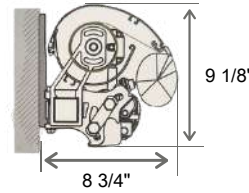

Installed to suit your home!

Wall