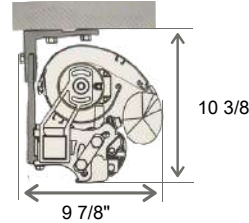

Installed to suit your home!

Wall

Soffit

Roof

FEATURES

- HEAVY DUTY ARMS** with triple springs and poly-coated dual stainless steel cables covered in a pvc sheathing keep your awning fabric taut
- CAST ALUMINUM** shoulders and fittings combine with a sleek design for maximum strength
- STAINLESS STEEL** hardware ensures no rust
- A 40mm** Galvanized powder coated steel back bar adds extreme stability
- ADJUSTABLE PITCH** from 0° to 45°