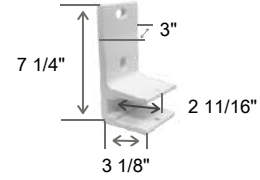

Installed to suit your home!

Wall

Soffit

Roof

FEATURES

- HEAVY DUTY ARMS** with triple springs and poly-coated dual stainless steel cables covered in a pvc sheathing keep your awning fabric taut
- CAST ALUMINUM** shoulders and fittings combine with a sleek design for maximum strength
- STAINLESS STEEL** hardware ensures no rust
- A 40mm** Galvanized powder coated steel back bar adds extreme stability
- ADJUSTABLE PITCH** from 0° to 45°