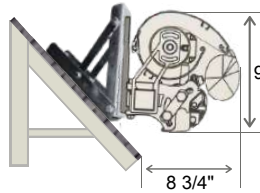

Installed to suit your home!

Wall

Soffit

Roof

FEATURES

- HEAVY DUTY ARMS** with triple springs and poly-coated dual stainless steel cables covered in a pvc sheathing keep your awning fabric taut
- CAST ALUMINUM** shoulders and fittings combine with a sleek design for maximum strength
- STAINLESS STEEL** hardware ensures no rust
- A 40mm** Galvanized powder coated steel back bar adds extreme stability
- ADJUSTABLE PITCH** from 0° to 45°