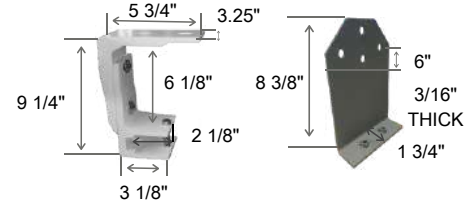

Installed to suit your home!

Wall

Soffit

Roof

FEATURES

- HEAVY DUTY ARMS** with triple springs and poly-coated dual stainless steel cables covered in a pvc sheathing keep your awning fabric taut
- CAST ALUMINUM** shoulders and fittings combine with a sleek design for maximum strength
- STAINLESS STEEL** hardware ensures no rust
- A 40mm** Galvanized powder coated steel back bar adds extreme stability
- ADJUSTABLE PITCH** from 0° to 45°