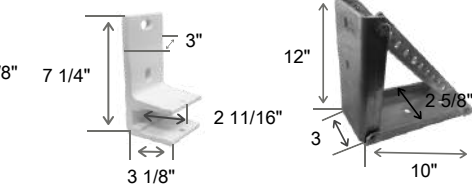

Installed to suit your home!

Wall

Soffit

Roof

FEATURES

- HEAVY DUTY ARMS** with triple springs and poly-coated dual stainless steel cables covered in a pvc sheathing keep your awning fabric taut
- CAST ALUMINUM** shoulders and fittings combine with a sleek design for maximum strength
- STAINLESS STEEL** hardware ensures no rust
- A 40mm** Galvanized powder coated steel back bar adds extreme stability
- ADJUSTABLE PITCH** from 0° to 45°

Projection sizes available in five options

Projections include 6'7", 8'2", 9'10", 11'6" & 13'1"

Motorization available **somfy.**

Somfy is the world leader of specialized motors and control systems for shade products!
5-Year Warranty
Visit www.somfy.com