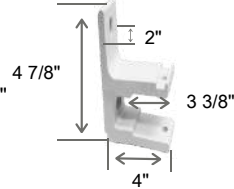

FEATURES

ELBOW OF ARMS

have a dual stainless steel cable covered in PVC sheathing

STRONG INNER

spring mechanism ensures ease of use

STAINLESS STEEL

hardware ensures no rust

HIGH GRADE