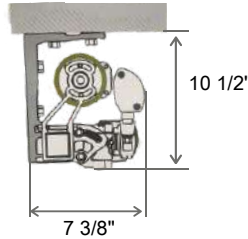

Soffit
without
Hood Cover