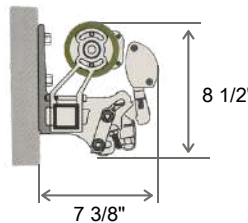

FEATURES

ELBOW OF ARMS

have a dual stainless steel cable covered in PVC sheathing

STRONG INNER

spring mechanism ensures ease of use

STAINLESS STEEL

hardware ensures no rust

HIGH GRADE