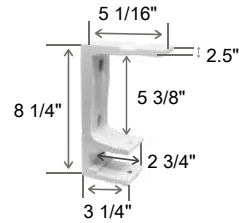

WITH HOOD COVER

- Suited for Wall Installation
- Soffit Installation not available
- Roof Installation not recommended

Installed to suit your home!

Wall
with
Hood Cover

Soffit
without
Hood Cover

Wall
without
Hood Cover
not recommended

FEATURES

ELBOW OF ARMS

have a dual stainless steel cable covered in PVC sheathing

STRONG INNER

spring mechanism ensures ease of use

STAINLESS STEEL

hardware ensures no rust

HIGH GRADE

galvanized steel roller tube ensures easy operation

Wide range of width sizes available

The Monarch awning can be built at any width between 8ft and 23ft!

Projection sizes available in five options

Projections include 6', 8', 10', 12' & 13'