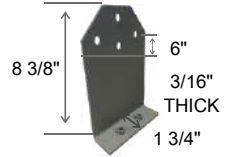

WITH HOOD COVER

- Suited for Wall Installation
- Soffit Installation not available
- Roof Installation not recommended

Installed to suit your home!

Wall
with
Hood Cover

Soffit
without
Hood Cover

Wall
without
Hood Cover
not recommended

FEATURES

ELBOW OF ARMS

have a dual stainless steel cable covered in PVC sheathing

STRONG INNER

spring mechanism ensures ease of use

STAINLESS STEEL

hardware ensures no rust

HIGH GRADE