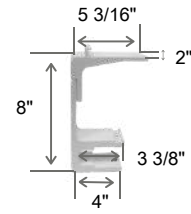

Installed to suit your home!

Wall
with
Hood Cover