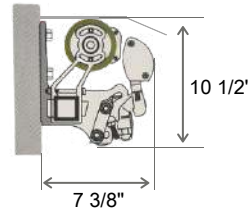

Installed to suit your home!

Wall
with
Hood Cover