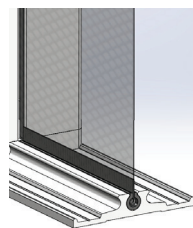

Captured Mesh

No more blowouts or frayed mesh! Utilizing specialized equipment the screen mesh is captured in the tracks which keeps the mesh retained and tight at all times.